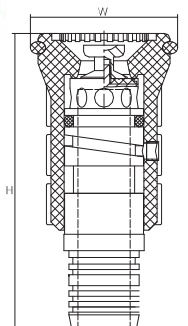

KX07-015-00
JET / SPRAY NOZZLE

Size	H(mm)	W(mm)	Inlet	Outlet
DN19	140	41	19mm	D 6
DN19	140	41	19mm	D 8
DN25	140	41	25mm	D 8
DN25	140	41	25mm	D 10

NOZZLES

KX08-041M-00
JET / SPRAY NOZZLE

Size	H(mm)	W(mm)	Inlet	Outlet
DN19	110	55	19mm	D 6
DN25	110	55	25mm	D 8