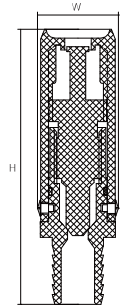

KX07-015-00
JET / SPRAY NOZZLE

Size	H(mm)	W(mm)	Inlet	Outlet
DN19	140	41	19mm	D 6
DN19	140	41	19mm	D 8
DN25	140	41	25mm	D 8
DN25	140	41	25mm	D 10

NOZZLES

KX08-041M-00
JET / SPRAY NOZZLE

Size	H(mm)	W(mm)	Inlet	Outlet
DN19	110	55	19mm	D 6
DN25	110	55	25mm	D 8

NOZZLES