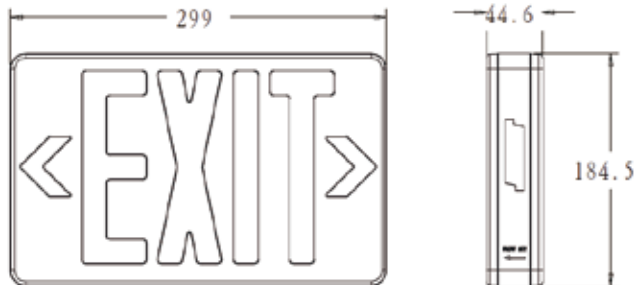

Dimensions:

Picture	Model	Voltage	Color	Discharge time	Certificate
	SE-7007RX-220	220- 240V	RED	3 hours	UL, UAE - COC
	SE-7007GX-220	220- 240V	GREEN	3 hours	UL, UAE - COC