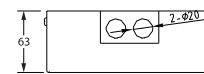

RE-HLW46W CABINET LOUDSPEAKER

Applus⁺

Overview

This loudspeaker is a high performance 6W voice alarm cabinet loudspeaker. It provides a broad frequency response range, low distortion and high sound pressure level for accurate and intelligible broadcast of evacuation messages and high quality sound reproduction. It's ideal for sound distribution in various types of commercial buildings. It's low-profile, white color design blends easily with most interiors in locations such as hotels, conference rooms, cinemas, factories and exhibitions.

This voice alarm cabinet loudspeaker complies with BS5859 part 8 and EN54 part 24.

Features:

- Intelligible voice and superior sound reproduction
- Robust metal enclosure.
- Harmonious with all indoor decoration
- Simple power setting
- Easy Installation
- Complies with EN54-24 standard

Technical Specification:

Electrical

Max Power	9 W
Rated power	6 W
Power tapping	6 W / 3 W / 1.5 W / 0.75 W
Sensitivity (1W/4m, 100Hz-10k Hz)	79 dB
SPL (1W/1m, 100Hz-10k Hz)	91 dB
SPL (6W/4m, 100Hz-10k Hz)	86 dB
Frequency response (-10dB)	300 Hz - 15k Hz
Rated input voltage	100 V / 70 V
Rated Impedance (Ω)	1.7k / 3.3k / 6.7k / 13k
Connections	Ceramic terminals

Mechanical

Dimensions	170mm x 170mm x 63mm
Weight	1.56 kg
Colour	White (RAL9003)
Speaker Size	4"

Environment

Operating temperature	-25°C to +55°C
Storage temperature	-40°C to +70°C
Relative humidity	<95%