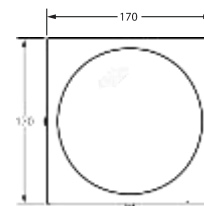

RE-HLW46W CABINET LOUDSPEAKER

Applus⁺

Overview

This loudspeaker is a high performance 6W voice alarm cabinet loudspeaker. It provides a broad frequency response range, low distortion and high sound pressure level for accurate and intelligible broadcast of evacuation messages and high quality sound reproduction. It's ideal for sound distribution in various types of commercial buildings. It's low-profile, white color design blends easily with most interiors in locations such as hotels, conference rooms, cinemas, factories and exhibitions.

This voice alarm cabinet loudspeaker complies with BS5859 part 8 and EN54 part 24.

Features:

- Intelligible voice and superior sound reproduction
- Robust metal enclosure.
- Harmonious with all indoor decoration
- Simple power setting
- Easy Installation
- Complies with EN54-24 standard

Technical Specification:

Electrical

Max Power	9 W
Rated power	6 W
Power tapping	6 W / 3 W / 1.5 W / 0.75 W
Sensitivity (1W/4m, 100Hz-10k Hz)	79 dB
SPL (1W/1m, 100Hz-10k Hz)	91 dB
SPL (6W/4m, 100Hz-10k Hz)	86 dB
Frequency response (-10dB)	300 Hz - 15k Hz
Rated input voltage	100 V / 70 V
Rated Impedance (Ω)	1.7k / 3.3k / 6.7k / 13k
Connections	Ceramic terminals

Mechanical

Dimensions	170mm x 170mm x 63mm
Weight	1.56 kg
Colour	White (RAL9003)
Speaker Size	4"

Environment

Operating temperature	-25°C to +55°C
Storage temperature	-40°C to +70°C
Relative humidity	<95%