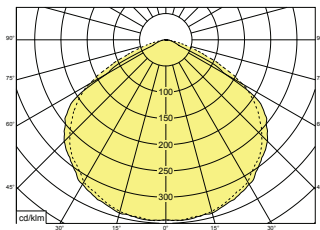

# Self-contained luminaires

SafeLite

Light distribution curve

## Photometric data - 20m version, 100lm