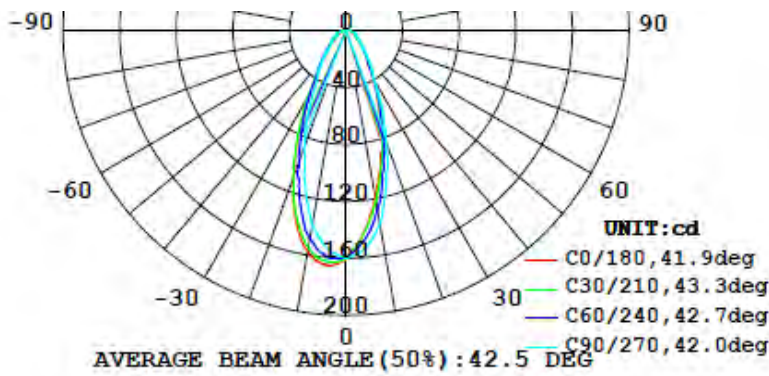

$u_0$   
0.380

Mounting Height	Center to center distance
2.5m	10.5m
3.0m	11m
3.5m	11m

Compliant EUROPE standard EN1838

Illuminance requirement:

Escape route up to 2 m wide, 1 lx on the central axis and 0.5 lx at 50% of the width.

**Photometric for US standard (UL924)**

**Luminous intensity distribution**