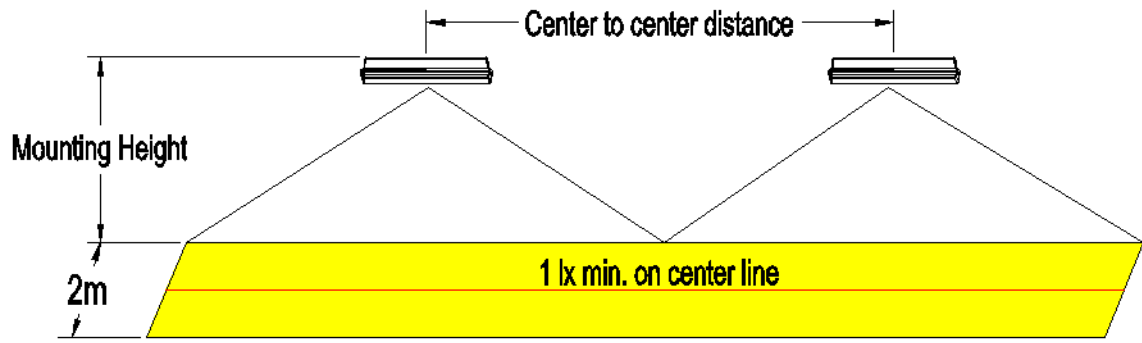

Position of surface in room:
Marked point: (10.500 m, 0.950 m, 0.000 m)

Grid: 128 x 32 Points

E_{av} [lx]
2.72

E_{min} [lx]
1.03

E_{max} [lx]
6.24

u_0
0.380

Mounting Height	Center to center distance
2.5m	10.5m
3.0m	11m
3.5m	11m

Compliant EUROPE standard EN1838

Illuminance requirement:

Escape route up to 2 m wide, 1 lx on the central axis and 0.5 lx at 50% of the width.

Photometric for US standard (UL924)

Luminous intensity distribution