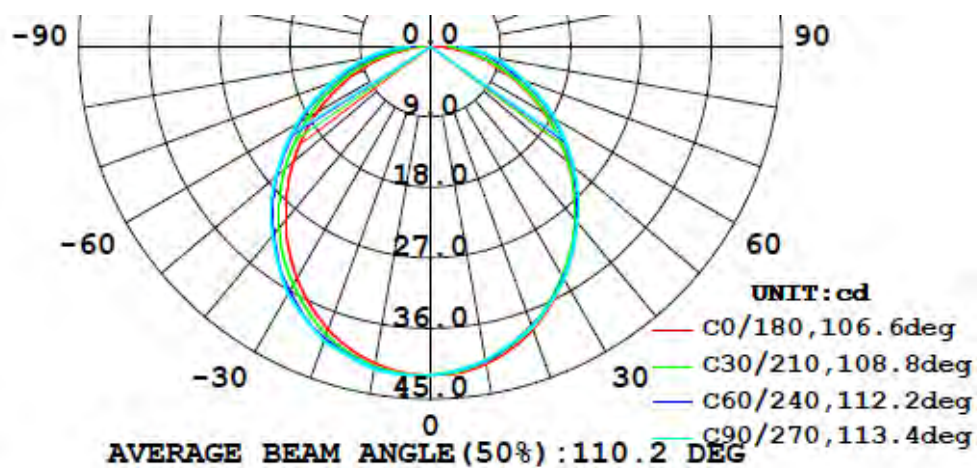

BATTERY

- 3.2V 1500mAh **LFP18650 (LiPO4) Battery** with 5 years life time.
- Discharging time: 3 hours
- Full charging time: 24 hours
- Over-charge and over-discharge protection

CERTIFICATION: UL Certificate

Photometric for EU standard (EN1838)

Corridor lens (default assemble)

Luminaire mounting space (EU version model)