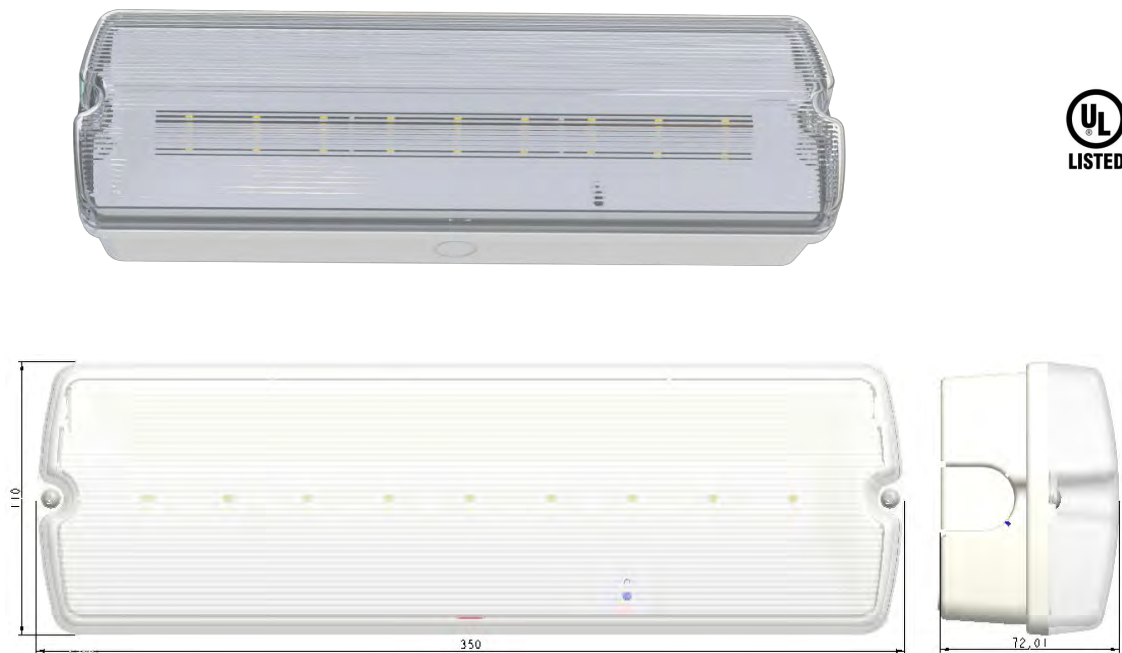

# Specification Sheet For Emergency light BK6 Series

**IP65**

**Bulkhead Emergency light**  
**Model: BK6- ACEM-Z**  
**common emergency light**

**STANDARD FEATURES**

**HOUSING**

- Size: 350x110x72.01mm
- PC housing.
- IP 65.
- Suitable for damp location.
- .Suitable for use in 5~45°C ambient temperature
- IK 08 protection rating.
- Rohs compliant

**MOUNTING**

- Wall, Ceiling mounting, Recessed need the accessory clip

**ELECTRICAL FEATURES**

**ELECTRICAL**

- 220~240V 50Hz operation.
- LED indicator light and push button test switch.
- **Non-maintained and Maintain is switchable to option**

**LAMPS**

- 2 Watts max, 9pcs SMD LED
- Full charge at Emergency mode: Lumen output: more than 180 LM
- LED color temperature: 6000K-7000K

#### Luminaire mounting space (EU version model)

Position of surface in room:  
Marked point: (10.500 m, 0.950 m, 0.000 m)

Grid: 128 x 32 Points

$E_{av}$  [lx]  
2.72

$E_{min}$  [lx]  
1.03

$E_{max}$  [lx]  
6.24