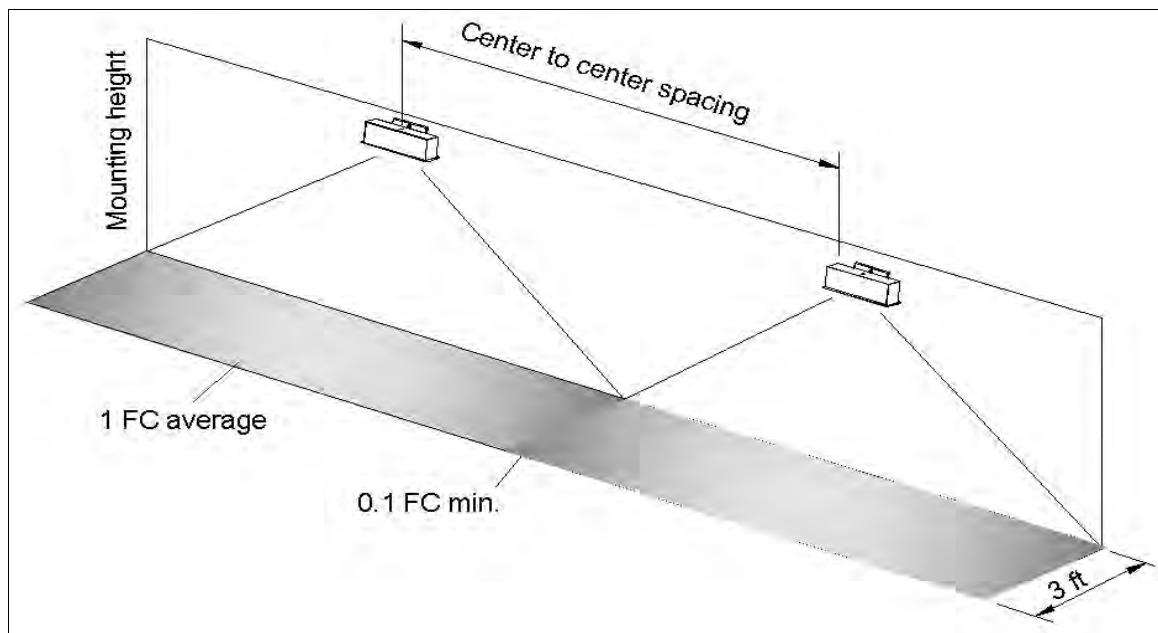

Center to Center Spacing

NFPA 101 requires 1.0 foot-candle average and 0.1 foot-candle minimum with a 40:1 maximum/minimum ratio. The corridor used is 100 feet long, 9 feet ceiling with a 6 feet wide walkway and 3 feet path of egress.

The reflectance are 80% ceiling, 50% walls and 20% floors. The fixture mounting height is 7.5 feet.