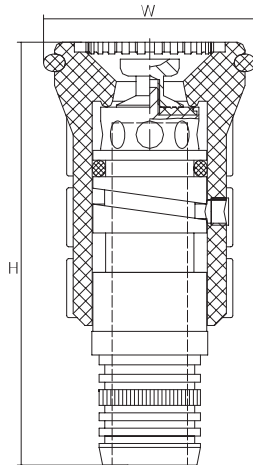

KX07-041M-00 JET / SPRAY NOZZLE

DIMENSIONS:

PREFERENCES:

| Size | H(mm) | W(mm) | Inlet | Outlet |
|------|-------|-------|-------|--------|
| DN19 | 110 | 55 | 19mm | D 6 |
| DN25 | 110 | 55 | 25mm | D 8 |