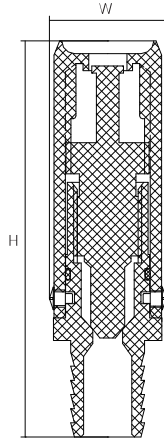

KX07-015-00 JET / SPRAY NOZZLE

DIMENSIONS:

PREFERENCES:

Size	H(mm)	W(mm)	Inlet	Outlet
DN19	140	41	19mm	D 6
DN19	140	41	19mm	D 8
DN25	140	41	25mm	D 8
DN25	140	41	25mm	D 10

NOZZLES