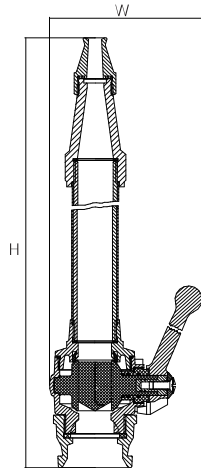

KX07-127C-00 JET / SPRAY BRANCHPIPE

DIMENSIONS:

FLOWRATES:

Standard: Certificate to BS 336
 Licence No: KM583674 (approve by BSI)
 Aluminium alloy to BS 1490
 Ball valve control
 Water curtain angle $\geq 180^\circ$

PREFERENCE:

Size	H(mm)	W(mm)	Inlet	Outlet
DN50	390	165	G 2"	9mm
CMM	415	165	Storz-C	9mm
DN65	415	165	BS336	12.5mm

NOZZLES