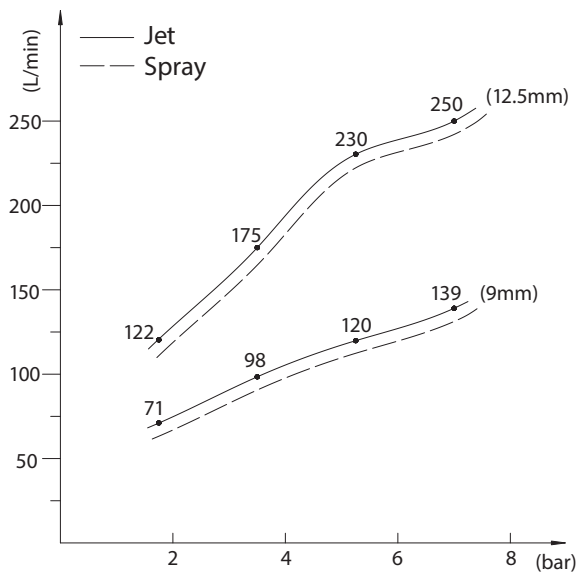

KX07-127C-00 JET / SPRAY BRANCHPIPE

DIMENSIONS:

FLOWRATES:

Standard: Certificate to BS 336
 Licence No: KM583674 (approve by BSI)
 Aluminium alloy to BS 1490
 Ball valve control
 Water curtain angle $\geq 180^\circ$

PREFERENCE:

Size	H(mm)	W(mm)	Inlet	Outlet
DN50	390	165	G 2"	9mm
CMM	415	165	Storz-C	9mm
DN65	415	165	BS336	12.5mm

NOZZLES