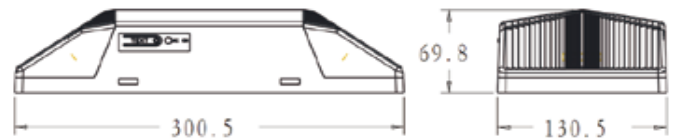

SE-7010-220 TWIN SPOT LED EMERGENCY LIGHT

Features:

- * Injection - molded Thermoplastic ABS housing
- * UL-94V-0 flame rating, fire resistant
- * Wall and ceiling mounting
- * Input Voltage: 120-277VAC; 50/60Hz
- * Power consumption: 3W max
- * Output: 4W max
- * 3.6V Nickel Cadmium Battery
- * Charging time: 24 hours
- * Discharge time: 3 hours
- * Working time: 180 minutes
- * Operating temperature: 0°C~40°C
- * Dimension: 300.5*130.5*69.8mm

Photometric: