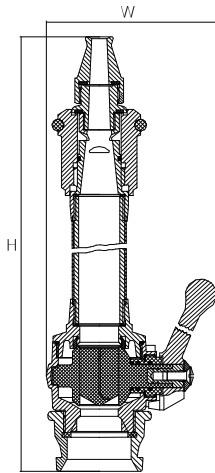

## KX07-127A-00 JET / SPRAY BRANCHPIPE WITH WATER CURTAIN

### DIMENSIONS:

### PREFERENCE:

Size	H(mm)	W(mm)	Inlet	Outlet
DN50	405	165	G 2"	9mm
CMM	440	165	Storz-C	9mm
DN65	440	165	BS336	12.5mm