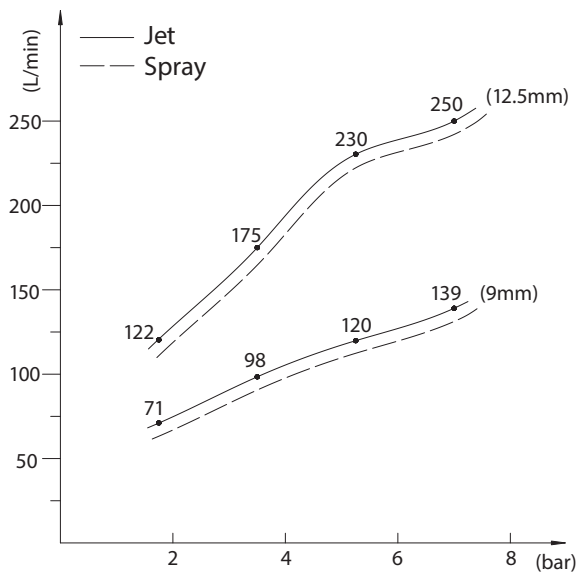

FLOWRATES:

Standard: Certificate to BS 336
Licence No: KM583674 (approve by BSI)
Aluminium alloy to BS 1490
Ball valve control
Water curtain angle $\geq 180^\circ$

PREFERENCE:

Size	H(mm)	W(mm)	Inlet	Outlet
DN50	405	165	G 2"	9mm
CMM	440	165	Storz-C	9mm
DN65	440	165	BS336	12.5mm

NOZZLES