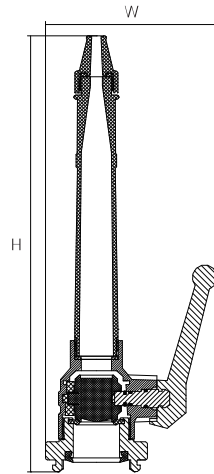

KX07-002-00 JET / SPRAY BRANCHPIPE

DIMENSIONS:

PREFERENCE:

Size	H(mm)	W(mm)	Inlet	Outlet
CM	420	170	Storz-C	9mm
CM	420	170	G 2"	9mm
DN40	420	170	DSP40	12mm
DN65	440	170	BS336	12.5mm

NOZZLES