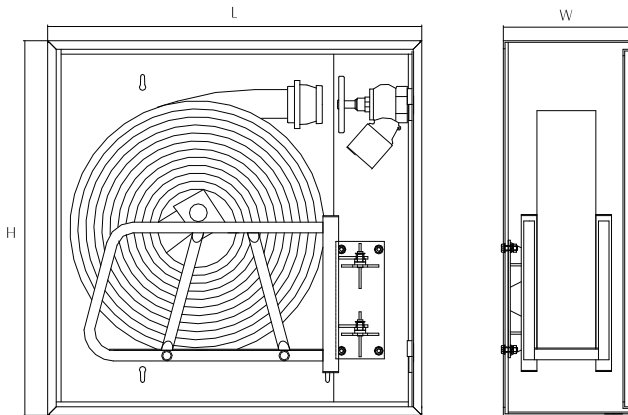

## FIRE HOSE CABINET SINGLE COMPARTMENT

### DIMENSIONS:

### PREFERENCES:

Size	Dimension	Connection	Inlet	Outlet
50mm×20M	750×700×200	BS336	2.5" BSP	12.5 mm
50mm×30M	800×750×200	BS336	2.5" BSP	12.5 mm
65mm×20M	750×700×240	BS336	2.5" BSP	15 mm
65mm×30M	800×750×240	BS336	2.5" BSP	20 mm