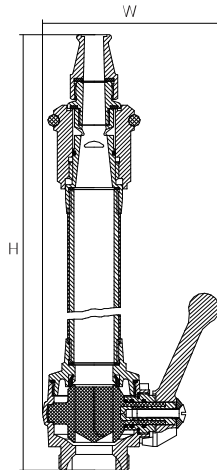

## KX07-033A-00 JET / SPRAY BRANCHPIPE WITH WATER CURTAIN

### DIMENSIONS:

### PREFERENCE:

Size	H(mm)	W(mm)	Inlet	Outlet
DN40	440	163	DSP40	12mm
CMM	412	163	G 2"	9mm
CMM	440	163	Storz-C	9mm
DN65	447	163	BS336	12.5mm